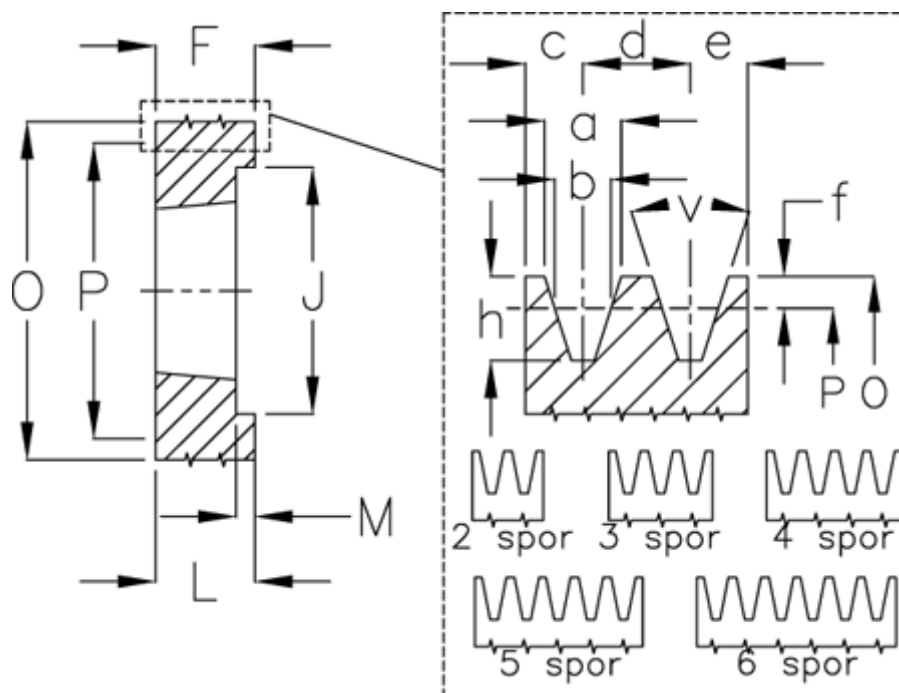

Article number: 604111017002

Description: V-belt pulley SPB 170/2 TL2012

Measures

a	= 16.3	For bush	= 2012	P	= 170
b	= 14.0	h	= 17.5	Type	= SPB
Bush ζ max	= 50	J	= 127	v	= 34 grader
c	= 12.5	K	= -		
d	= 19	L	= 32		
e	= 12.5	m	= 12.0		
f	= 3.5	Number of ribs	= 2		
F	= 44	O	= 177.0		